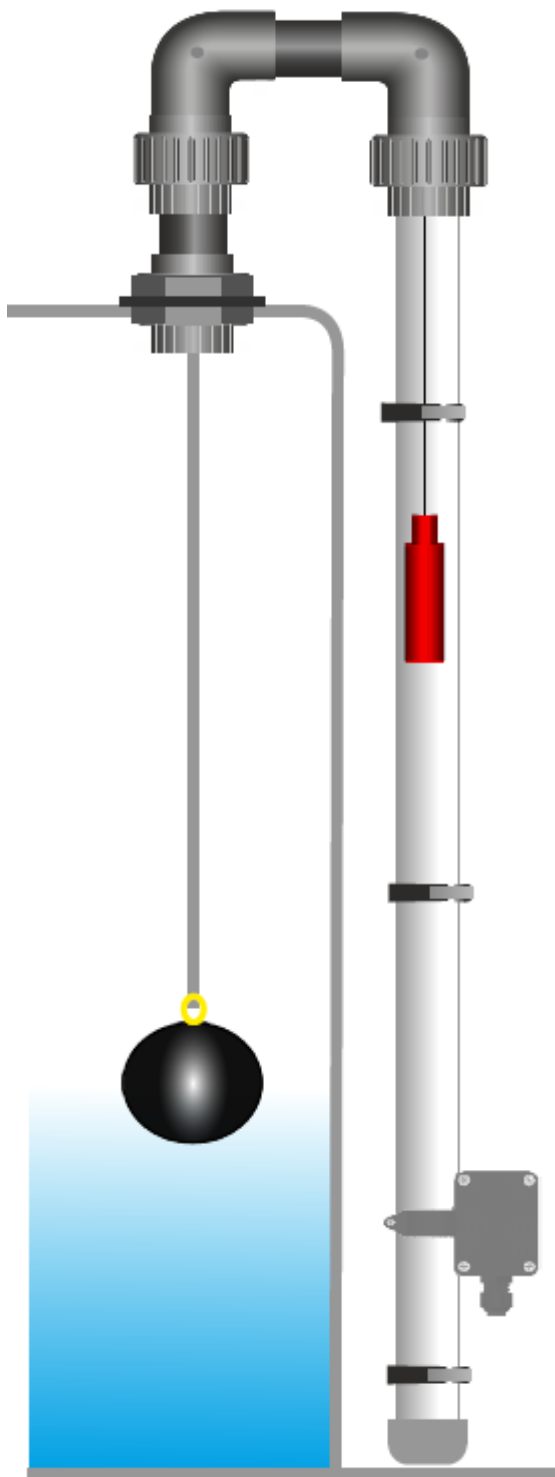

SILOTANK

CAT AND MOUSE LEVEL INDICATOR

Silotank's Cat and Mouse Tank Level Indicator allows an easy and precise reading of the tank level. The float within the tank is suspended by a cable, supported by 2 No 90° PVC elbow pulleys in a special 'no jump' system. The counter pulley system, the volume of liquid in the tank is shown within a clear PVC pipe which is installed externally, parallel to the tank.

Installation:

Supplied as a complete kit ready to be bolted on for installation

Benefits:

- Manufactured with chemically resistant materials
- Recommended for virtually any liquid
- Easy to install
- Can be supplied with tank level indication strip
- Can be used with magnetic level control switches
- Low maintenance
- Gas./Vapour tight