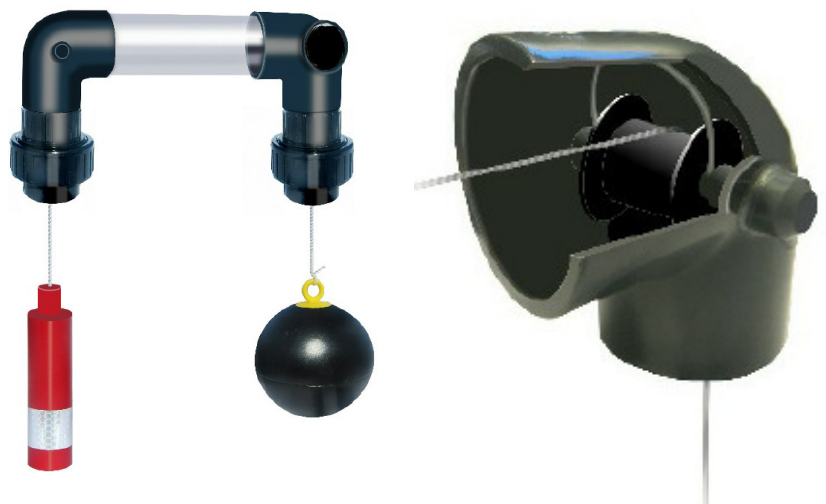

SILOTANK

CAT AND MOUSE LEVEL INDICATOR

Silotank's Cat and Mouse Tank Level Indicator allows an easy and precise reading of the tank level. The float within the tank is suspended by a cable, supported by 2 No 90° PVC elbow pulleys in a special 'no jump' system. The counter pulley system, the volume of liquid in the tank is shown within a clear PVC pipe which is installed externally, parallel to the tank.

Installation:

Supplied as a complete kit ready to be bolted on for installation

Benefits:

- Manufactured with chemically resistant materials
- Recommended for virtually any liquid
- Easy to install
- Can be supplied with tank level indication strip
- Can be used with magnetic level control switches
- Low maintenance
- Gas./Vapour tight